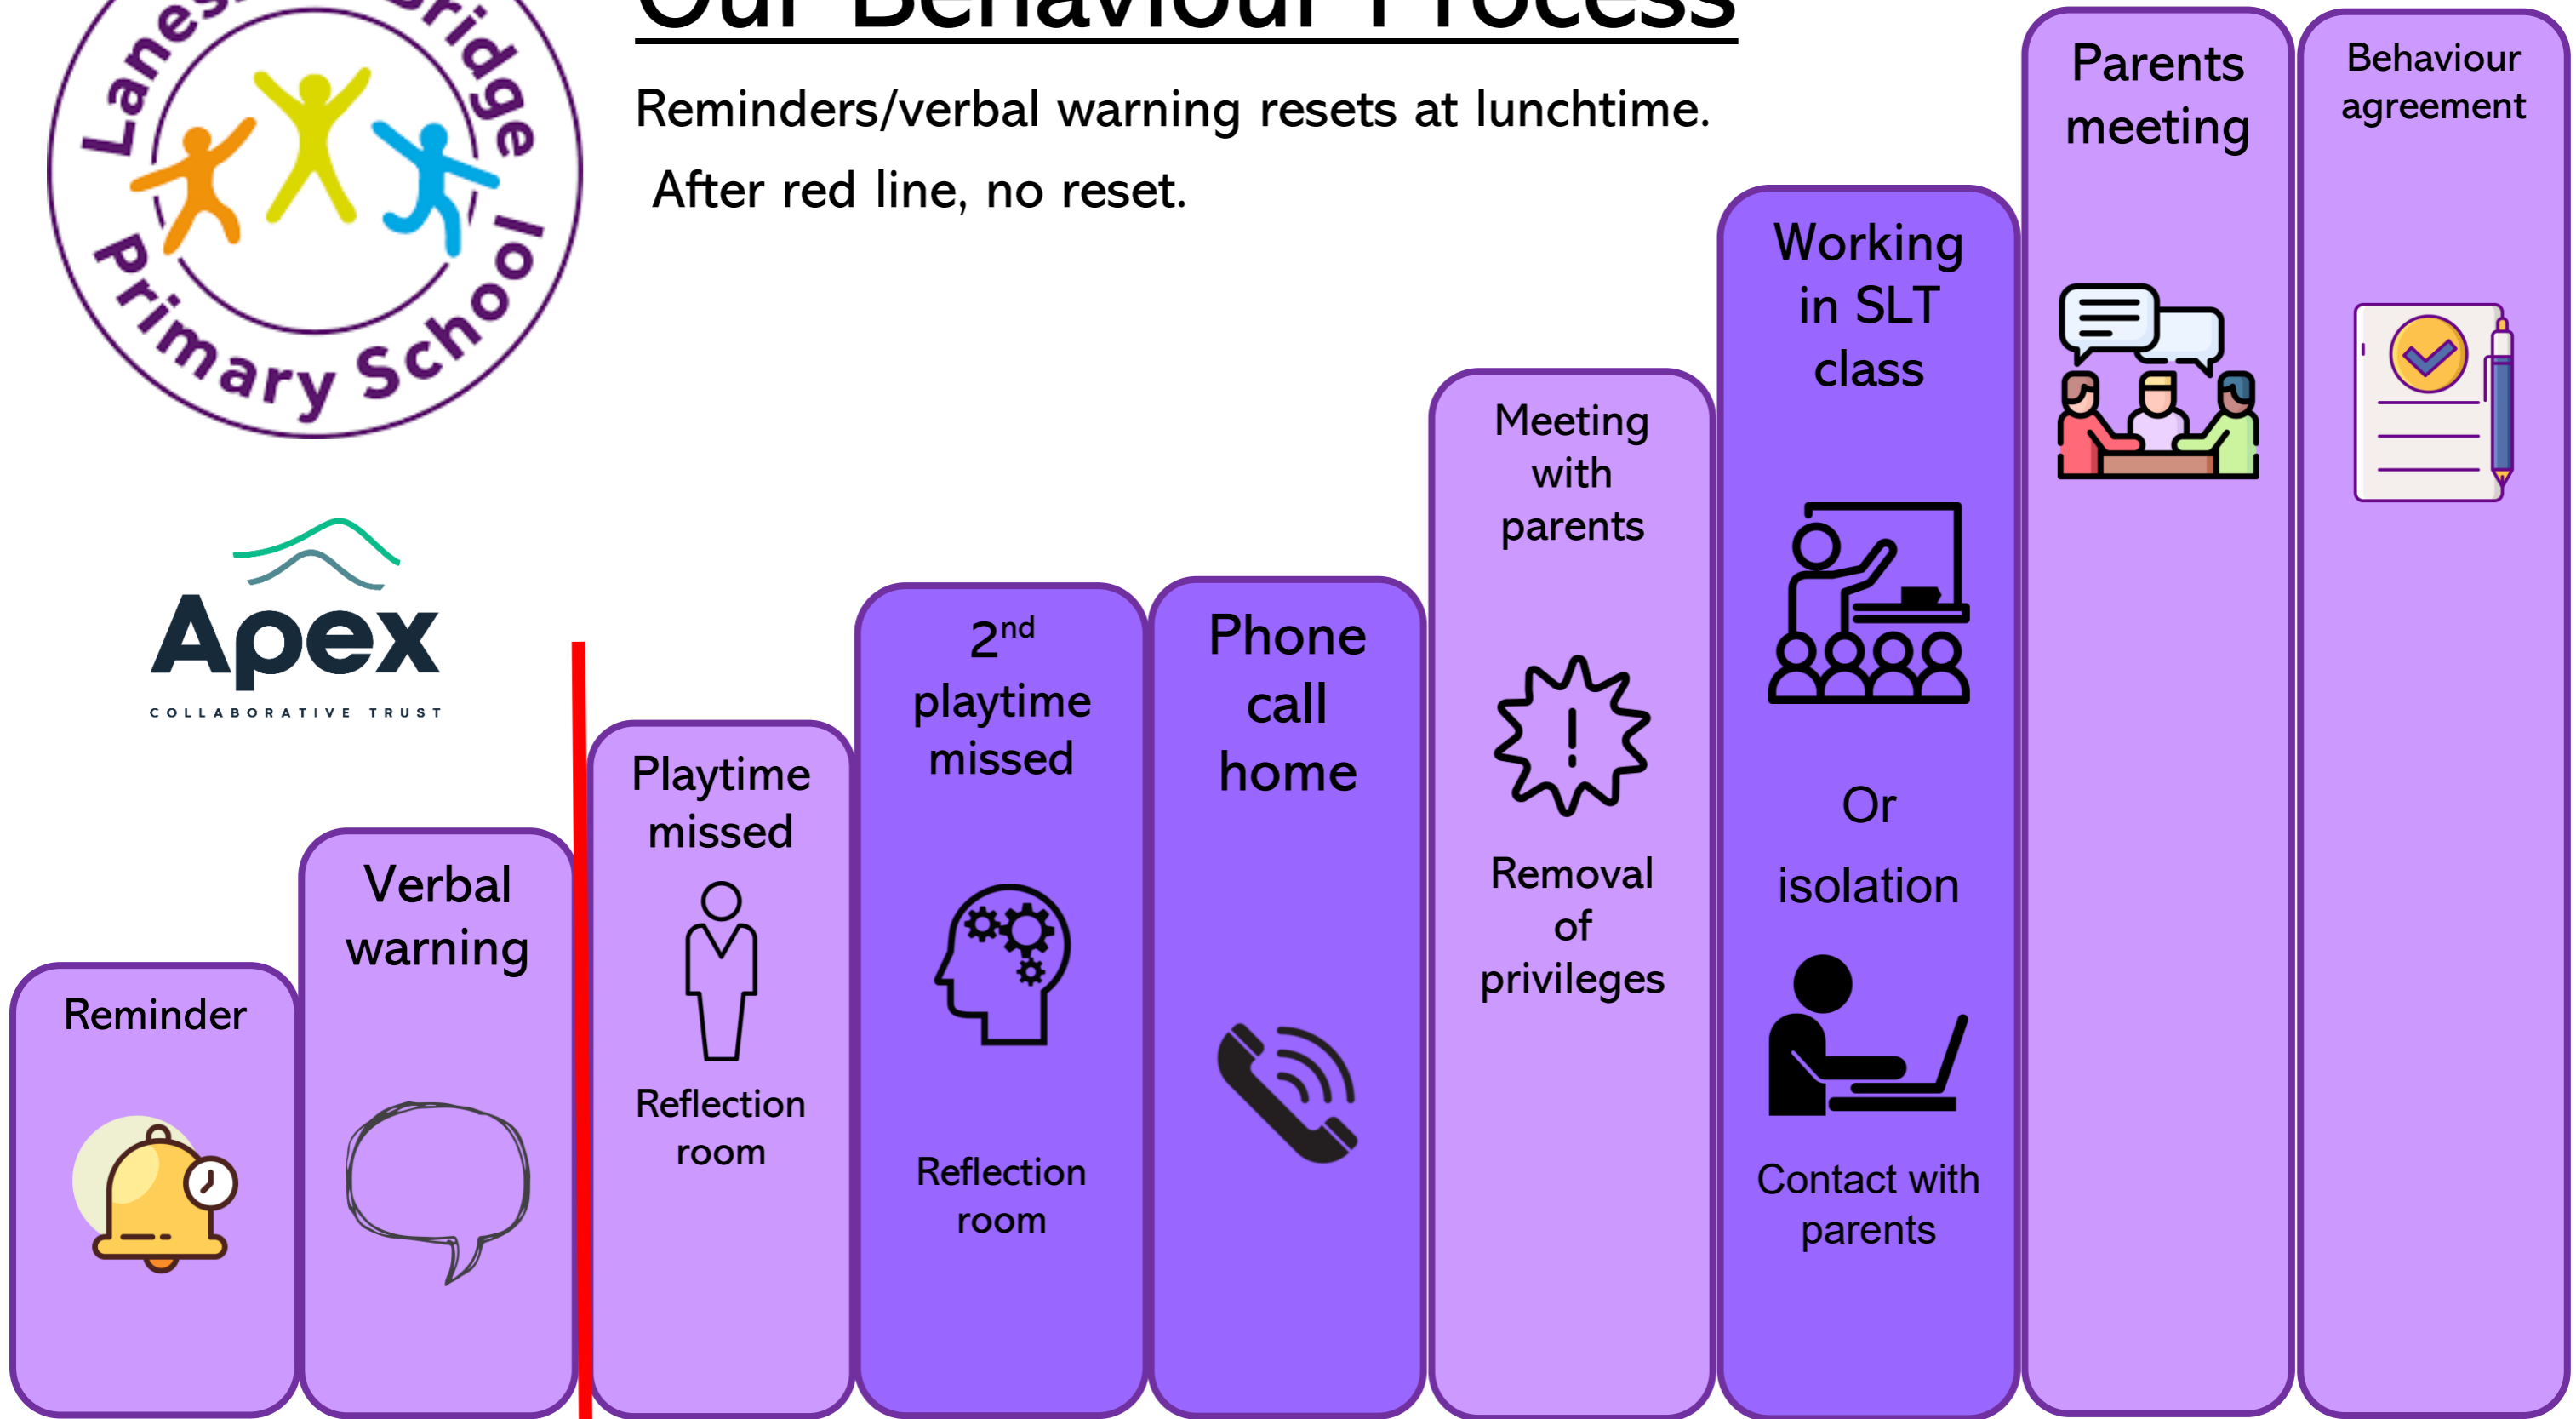

Our Behaviour Process

Reminders/verbal warning resets at lunchtime.
After red line, no reset.

Significant behaviour →